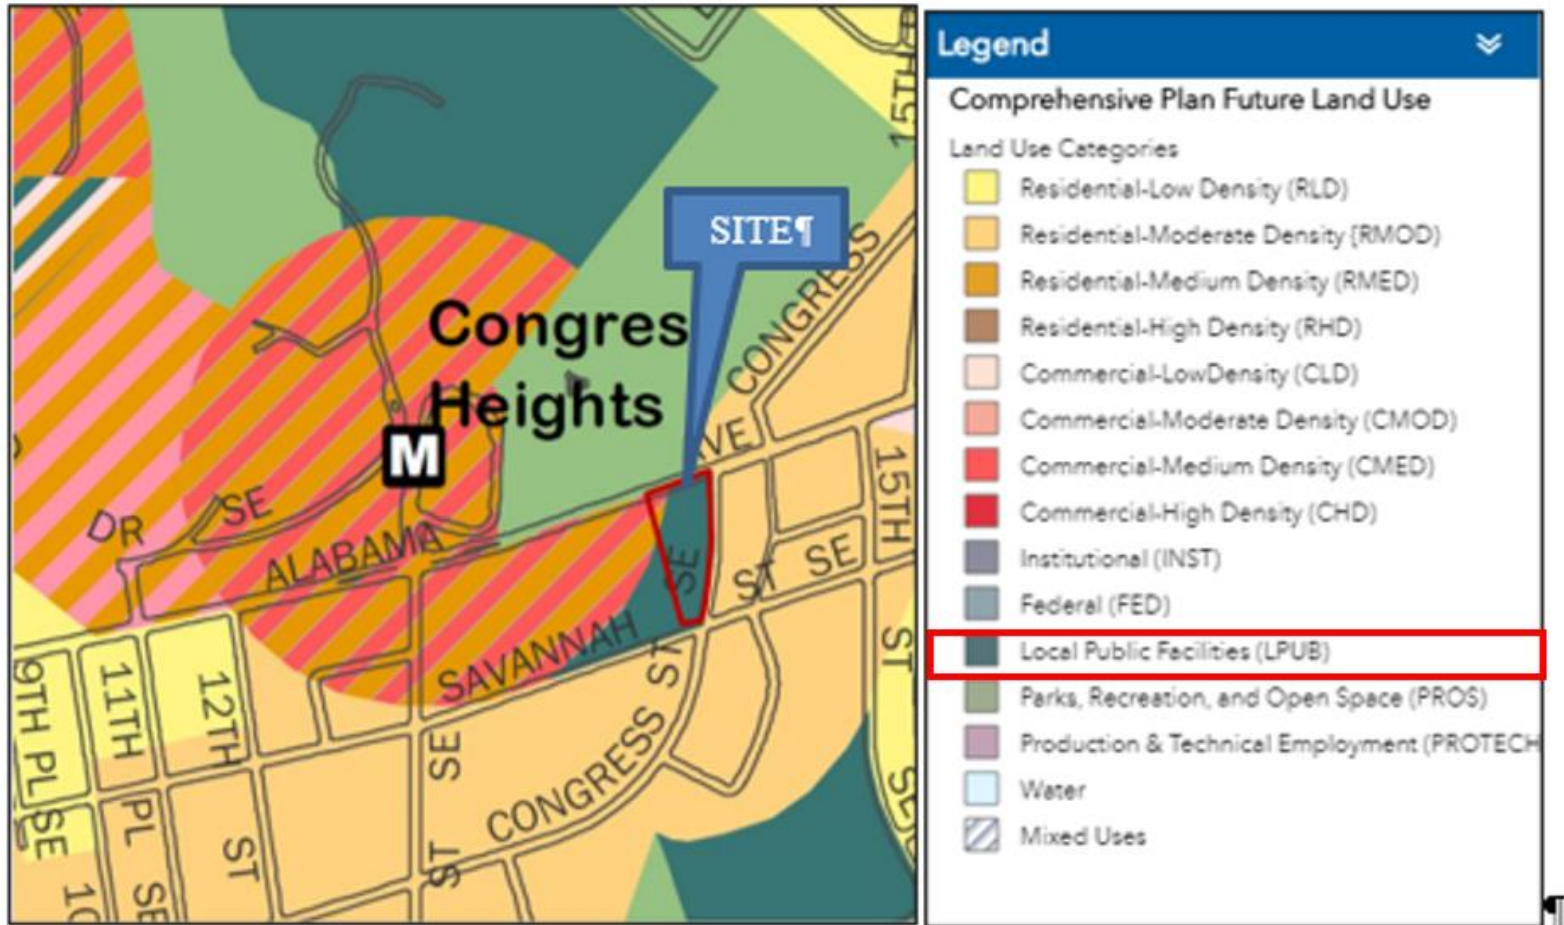

ZC 21-17

December 16, 2021

Proposed Map Amendment RA-1 to MU-8B

Generalized Future Land Use Map (FLUM)

Local Public Facilities

Generalized Policy Map

Neighborhood Enhancement Area

Far South East Southwest Policy Areas

Congress Heights Metro Station